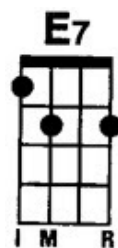

Fingerpicking pattern: 1 2 3 4 3 2 1 2
Strumming: D D U U D U

Perfect Day
Lou Reed

Standard tuning: g C E A
BPM 145

(Intro) E7 Am E7 Am

Am D G C
Just a perfect day drink Sangria in the park
F Dm E7 E7
And then later when it gets dark we go home
Am D G C
Just a perfect day feed animals in the zoo
F Dm E7 E7
Then later a movie too and then home

A D
Oh it's such a perfect day
C#m7 D
I'm glad I spent it with you
A E7
Oh such a perfect day
F#m E7 D
you just keep me hanging on
F#m E7 D
You just keep me hanging on

Am D G C
Just a perfect day problems all left alone
F Dm E7 E7
Weekenders on our own it's such fun
Am D G C
Just a perfect day you made me forget myself
F Dm E7 E7
I thought I was someone else someone good

A D
Oh it's such a perfect day
C#m7 D
I'm glad I spent it with you
A E7
Oh such a perfect day
F#m E7 D
you just keep me hanging on
F#m E7 D
You just keep me hanging on

F#m E7 D F#m E7 D F#m E7 D

C#m7 G D A
You're going to reap just what you sow
C#m7 G D A
You're going to reap just what you sow
C#m7 G D A
You're going to reap just what you sow

C#m7 G D A C#m7 G D A A/

<http://ukulele.wallenta.de/>