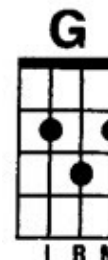

Fingerpicking pattern: 1 2 3 4 3 2 1 2
Strumming: D D U U D U

Perfect Day
Lou Reed

Standard tuning: g C E A
BPM 145

(Intro) E7 Am E7 Am

Am D G C
Just a perfect day drink Sangria in the park
F Dm E7 E7
And then later when it gets dark we go home
Am D G C
Just a perfect day feed animals in the zoo
F Dm E7 E7
Then later a movie too and then home

A D
Oh it's such a perfect day
C#m7 D
I'm glad I spent it with you
A E7
Oh such a perfect day
F#m E7 D
you just keep me hanging on
F#m E7 D
You just keep me hanging on

Am D G C
Just a perfect day problems all left alone
F Dm E7 E7
Weekenders on our own it's such fun
Am D G C
Just a perfect day you made me forget myself
F Dm E7 E7
I thought I was someone else someone good

A D
Oh it's such a perfect day
C#m7 D
I'm glad I spent it with you
A E7
Oh such a perfect day
F#m E7 D
you just keep me hanging on
F#m E7 D
You just keep me hanging on

F#m E7 D F#m E7 D F#m E7 D

C#m7 G D A
You're going to reap just what you sow
C#m7 G D A
You're going to reap just what you sow
C#m7 G D A
You're going to reap just what you sow

C#m7 G D A C#m7 G D A A/

<http://ukulele.wallenta.de/>