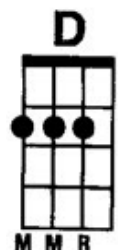

Fingerpicking pattern: 1 2 3 4 3 2 1 2
Strumming: D D U U D U

Perfect Day
Lou Reed

Standard tuning: g C E A
BPM 145

(Intro) E7 Am E7 Am

Am D G C
Just a perfect day drink Sangria in the park
F Dm E7 E7
And then later when it gets dark we go home
Am D G C
Just a perfect day feed animals in the zoo
F Dm E7 E7
Then later a movie too and then home

A D
Oh it's such a perfect day
C#m7 D
I'm glad I spent it with you
A E7
Oh such a perfect day
F#m E7 D
you just keep me hanging on
F#m E7 D
You just keep me hanging on

Am D G C
Just a perfect day problems all left alone
F Dm E7 E7
Weekenders on our own it's such fun
Am D G C
Just a perfect day you made me forget myself
F Dm E7 E7
I thought I was someone else someone good

A D
Oh it's such a perfect day
C#m7 D
I'm glad I spent it with you
A E7
Oh such a perfect day
F#m E7 D
you just keep me hanging on
F#m E7 D
You just keep me hanging on

F#m E7 D F#m E7 D F#m E7 D

C#m7 G D A
You're going to reap just what you sow
C#m7 G D A
You're going to reap just what you sow
C#m7 G D A
You're going to reap just what you sow

C#m7 G D A C#m7 G D A A/

<http://ukulele.wallenta.de/>