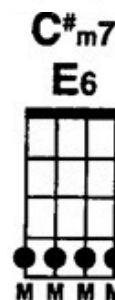

Fingerpicking pattern: 1 2 3 4 3 2 1 2
Strumming: D D U U D U

Perfect Day
Lou Reed

Standard tuning: g C E A
BPM 145

(Intro) E7 Am E7 Am

Am D G C
Just a perfect day drink Sangria in the park
F Dm E7 E7
And then later when it gets dark we go home
Am D G C
Just a perfect day feed animals in the zoo
F Dm E7 E7
Then later a movie too and then home

A D
Oh it's such a perfect day
C#m7 D
I'm glad I spent it with you
A E7
Oh such a perfect day
F#m E7 D
you just keep me hanging on
F#m E7 D
You just keep me hanging on

Am D G C
Just a perfect day problems all left alone
F Dm E7 E7
Weekenders on our own it's such fun
Am D G C
Just a perfect day you made me forget myself
F Dm E7 E7
I thought I was someone else someone good

A D
Oh it's such a perfect day
C#m7 D
I'm glad I spent it with you
A E7
Oh such a perfect day
F#m E7 D
you just keep me hanging on
F#m E7 D
You just keep me hanging on

F#m E7 D F#m E7 D F#m E7 D

C#m7 G D A
You're going to reap just what you sow
C#m7 G D A
You're going to reap just what you sow
C#m7 G D A
You're going to reap just what you sow

C#m7 G D A C#m7 G D A A/

<http://ukulele.wallenta.de/>