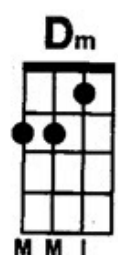

Fingerpicking pattern: 1 2 3 4 3 2 1 2
Strumming: D D U U D U

Perfect Day
Lou Reed

Standard tuning: g C E A
BPM 145

(Intro) E7 Am E7 Am

Am D G C
Just a perfect day drink Sangria in the park
F Dm E7 E7
And then later when it gets dark we go home
Am D G C
Just a perfect day feed animals in the zoo
F Dm E7 E7
Then later a movie too and then home

A D
Oh it's such a perfect day
C#m7 D
I'm glad I spent it with you
A E7
Oh such a perfect day
F#m E7 D
you just keep me hanging on
F#m E7 D
You just keep me hanging on

Am D G C
Just a perfect day problems all left alone
F Dm E7 E7
Weekenders on our own it's such fun
Am D G C
Just a perfect day you made me forget myself
F Dm E7 E7
I thought I was someone else someone good

A D
Oh it's such a perfect day
C#m7 D
I'm glad I spent it with you
A E7
Oh such a perfect day
F#m E7 D
you just keep me hanging on
F#m E7 D
You just keep me hanging on

F#m E7 D F#m E7 D F#m E7 D

C#m7 G D A
You're going to reap just what you sow
C#m7 G D A
You're going to reap just what you sow
C#m7 G D A
You're going to reap just what you sow

C#m7 G D A C#m7 G D A A/

<http://ukulele.wallenta.de/>