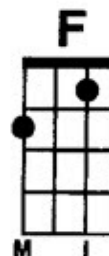

Fingerpicking pattern: 1 2 3 4 3 2 1 2
Strumming: D D U U D U

Perfect Day
Lou Reed

Standard tuning: g C E A
BPM 145

(Intro) E7 Am E7 Am

Am D G C
Just a perfect day drink Sangria in the park
F Dm E7 E7
And then later when it gets dark we go home
Am D G C
Just a perfect day feed animals in the zoo
F Dm E7 E7
Then later a movie too and then home

A D
Oh it's such a perfect day
C#m7 D
I'm glad I spent it with you
A E7
Oh such a perfect day
F#m E7 D
you just keep me hanging on
F#m E7 D
You just keep me hanging on

Am D G C
Just a perfect day problems all left alone
F Dm E7 E7
Weekenders on our own it's such fun
Am D G C
Just a perfect day you made me forget myself
F Dm E7 E7
I thought I was someone else someone good

A D
Oh it's such a perfect day
C#m7 D
I'm glad I spent it with you
A E7
Oh such a perfect day
F#m E7 D
you just keep me hanging on
F#m E7 D
You just keep me hanging on

F#m E7 D F#m E7 D F#m E7 D

C#m7 G D A
You're going to reap just what you sow
C#m7 G D A
You're going to reap just what you sow
C#m7 G D A
You're going to reap just what you sow

C#m7 G D A C#m7 G D A A/

<http://ukulele.wallenta.de/>