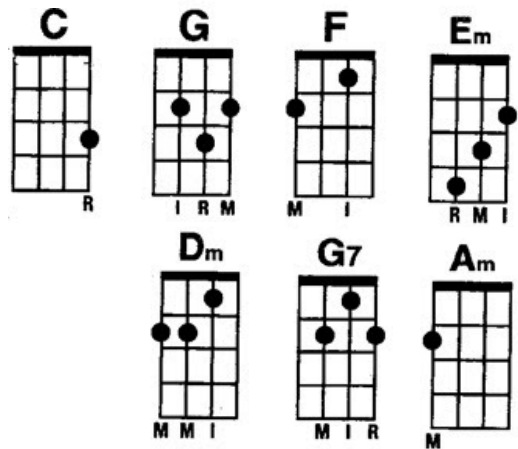

(Intro) C C

C (G F) C C
Such a feelin's comin' over me

F G
Not a cloud in the sky

Dm Dm G7 G7
And I won't be surprised if it's a dream

Em (Dm G7) C C
There is wonder in most everything I see

Em Am
Got the sun in my eyes

C (G F) C C
Everything I want the world to be

F G
And the reason is clear

Dm Dm G7 G7/
You're the nearest thing to heaven that I've seen

Em (Dm G7) C C
Is now coming true especially for me

Em A7
It's because you are here

C C F F
I'm on the top of the world lookin' down on creation

C Dm C C7
And the only explanation I can find

F G7 C F
Is the love that I've found ever since you've been around

C (Dm G7) C C
Your love's put me at the top of the world

C (Dm G7) C C/
Your love's put me at the top of the world

(repeat last chorus) (outro) G/ C/

<http://ukulele.wallenta.de/>

www.buymeacoffee.com/RicoWallenta

www.youtube.com/user/ricowallenta