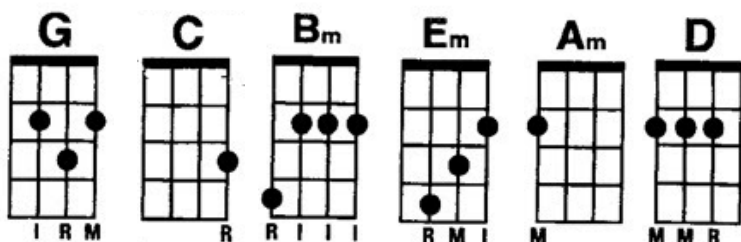

(Intro) G G

G C Bm Em Am D G G
Hear the wind sings a sad old song it knows I'm leaving you today

G C Bm Em C D G G/
Please don't cry or my heart will break when I go on my way

D D G G
Goodbye my love goodbye goodbye and au revoir

D C G G/
As long as you remember me I'll never be too far

D D G G
Goodbye my love goodbye I always will be true

D C/ D/G G/
So hold me in your dreams till I come back to you

G C Bm Em Am D G G
See the stars in the skies above, they'll shine wherever I may roam

G C Bm Em C D G G/
I will pray every lonely night that soon they'll guide me home

D D G G
Goodbye my love goodbye goodbye and au revoir

D C G G/
As long as you remember me I'll never be too far

D D G G
Goodbye my love goodbye I always will be true

D C/ D/G G/
So hold me in your dreams till I come back to you

D D G G
Goodbye my love goodbye goodbye and au revoir

D C G G/
As long as you remember me I'll never be too far

D D G G
Goodbye my love goodbye I always will be true

D C/ D/G G/
So hold me in your dreams till I come back to you

<http://ukulele.wallenta.de/>

www.buymeacoffee.com/RicoWallenta

www.youtube.com/user/ricowallenta