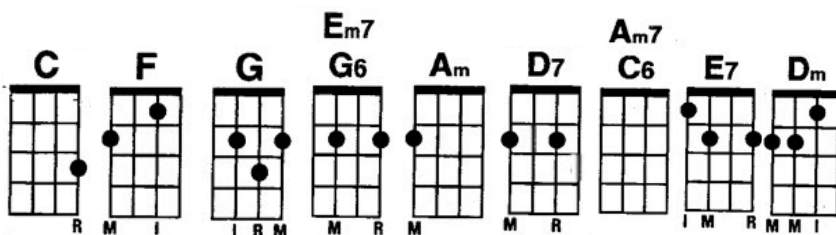

G Am Dm F G Am Dm F
And you can tell everybody this is your song It may be quite simple but now that it's done
Am Am7 D7 F/
I hope you don't mind I hope you don't mind that I put down in words
C Dm F G G
How wonderful life is while you're in the world

(Instrumental) C F G F

C F G Em7 Am Am7 D7 F
I sat on the roof and kicked off the moss, well a few of the verses well they've got me quite cross
C G E7 Am C Dm F G G
But the sun's been quite kind while I wrote this song It's for people like you that keep it turned on
C F G Em7 Am Am7 D7 F
So excuse me forgetting but these things I do You see I've forgotten if they're green or they're blue
C G E7 Am C Dm F C C
Anyway, the thing is, what I really mean Yours are the sweetest eyes I've ever seen

G Am Dm F G Am Dm F
And you can tell everybody this is your song It may be quite simple but now that it's done
Am Am7 D7 F/
I hope you don't mind I hope you don't mind that I put down in words
C Dm F G G
How wonderful life is while you're in the world

Am Am7 D7 F/
I hope you don't mind I hope you don't mind that I put down in words
C/ Dm/ F/ C/
How wonderful life is while you're in the world

<http://ukulele.wallenta.de/>

www.buymeacoffee.com/RicoWallenta

www.youtube.com/user/ricowallenta