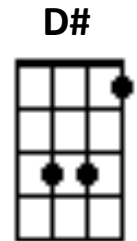

Fingerpicking pattern: 1 2 3 4 2
Strumming pattern: D D u u D

Les Jours Tristes
by Yann Tiersen

Standard tuning: g C E A
BMP 100

(Intro): **Gm Gm D# D# Gm Gm D# D#**

Gm Gm D# D# Gm Gm
It's hard, hard not to sit on your hands
D# D# Gm Gm
And bury your head in the sand
D# D# Gm Gm
Hard not to make other plans
D# D# F F D# D#
And claim that you've done all you can all along
F F D# D#
And life must go on
Gm Gm D# D# Gm Gm
It's hard, hard to stand up for what's right
D# D# Gm Gm
And bring home the bacon each night
D# D# Gm Gm
Hard not to break down and cry
D# D# F F D# D#
When every idea that you've tried has been wrong
F F D# D#
But you must carry on

Chorus (strum)

A# F Gm
It's hard but you know it's worth the fight
D A#
Cause you know you've got the truth on your side
F Gm D
When the accusations fly, hold tight
A# F Gm
Don't be afraid of what they'll say
D A#
Who cares what cowards think, anyway
F Gm D D
They will understand one day, one day