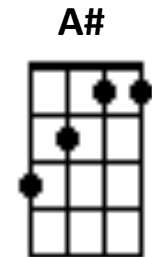

Fingerpicking pattern: 1 2 3 4 2
Strumming pattern: D D u u D

Les Jours Tristes
by Yann Tiersen

Standard tuning: g C E A
BMP 100

(Intro): **Gm Gm D# D# Gm Gm D# D#**

Gm Gm D# D# Gm Gm
It's hard, hard not to sit on your hands
D# D# Gm Gm
And bury your head in the sand
D# D# Gm Gm
Hard not to make other plans
D# D# F F D# D#
And claim that you've done all you can all along
F F D# D#
And life must go on
Gm Gm D# D# Gm Gm
It's hard, hard to stand up for what's right
D# D# Gm Gm
And bring home the bacon each night
D# D# Gm Gm
Hard not to break down and cry
D# D# F F D# D#
When every idea that you've tried has been wrong
F F D# D#
But you must carry on

Chorus (strum)

A# F Gm
It's hard but you know it's worth the fight
D A#
Cause you know you've got the truth on your side
F Gm D
When the accusations fly, hold tight
A# F Gm
Don't be afraid of what they'll say
D A#
Who cares what cowards think, anyway
F Gm D D
They will understand one day, one day