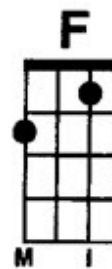

Fingerpicking pattern: 1 2 3 4 2
Strumming pattern: D D u u D

Les Jours Tristes
by Yann Tiersen

Standard tuning: g C E A
BMP 100

(Intro): **Gm Gm D# D# Gm Gm D# D#**

Gm Gm D# D# Gm Gm
It's hard, hard not to sit on your hands
D# D# Gm Gm
And bury your head in the sand
D# D# Gm Gm
Hard not to make other plans
D# D# F F D# D#
And claim that you've done all you can all along
F F D# D#
And life must go on
Gm Gm D# D# Gm Gm
It's hard, hard to stand up for what's right
D# D# Gm Gm
And bring home the bacon each night
D# D# Gm Gm
Hard not to break down and cry
D# D# F F D# D#
When every idea that you've tried has been wrong
F F D# D#
But you must carry on

Chorus (strum)

A# F Gm
It's hard but you know it's worth the fight
D A#
Cause you know you've got the truth on your side
F Gm D
When the accusations fly, hold tight
A# F Gm
Don't be afraid of what they'll say
D A#
Who cares what cowards think, anyway
F Gm D D
They will understand one day, one day