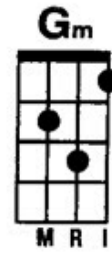

Fingerpicking pattern: 1 2 3 4 2
Strumming pattern: D D u u D

Les Jours Tristes
by Yann Tiersen

Standard tuning: g C E A
BMP 100

(Intro): **Gm Gm D# D# Gm Gm D# D#**

Gm Gm D# D# Gm Gm
It's hard, hard not to sit on your hands
D# D# Gm Gm
And bury your head in the sand
D# D# Gm Gm
Hard not to make other plans
D# D# F F D# D#
And claim that you've done all you can all along
F F D# D#
And life must go on
Gm Gm D# D# Gm Gm
It's hard, hard to stand up for what's right
D# D# Gm Gm
And bring home the bacon each night
D# D# Gm Gm
Hard not to break down and cry
D# D# F F D# D#
When every idea that you've tried has been wrong
F F D# D#
But you must carry on

Chorus (strum)

A# F Gm
It's hard but you know it's worth the fight
D A#
Cause you know you've got the truth on your side
F Gm D
When the accusations fly, hold tight
A# F Gm
Don't be afraid of what they'll say
D A#
Who cares what cowards think, anyway
F Gm D D
They will understand one day, one day