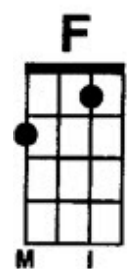

Fingerpicking pattern: 1 2 3 4 2
Strumming pattern: D D u

Standard tuning: g C E A
BMP 82

Groovy Kind Of Love By Toni Wine and Carole Bayer Sager

(Intro) C C G G C C G

G **C** **C** **G7**
When I'm feeling blue, all I have to do
G7 **C** **C** **Dm**
Is take a look at you, then I'm not so blue
Dm **F** **F** **Em**
When you're close to me, I can feel your heart beat
Em **Dm** **Dm** **G7**
I can hear you breathing in my ear
G7 **C** **C** **G**
Wouldn't you agree, baby you and me,
G **C** **C**
Got a groovy kind of love
G **G** **C** **C** **G**
We've got a groovy kind of love

(Instrumental) G C C G7 G7 C C Dm

Dm **F** **F** **Em**
When I'm in your arms, nothing seems to matter
Em **Dm** **Dm** **G7**
My whole world could shatter, I don't care
G7 **C** **C** **G**
Wouldn't you agree, baby you and me,
G **C** **C**
Got a groovy kind of love
G **G** **C** **C**
We've got a groovy kind of love,
G **G** **C** **C**
We've got a groovy kind of love
G **G** **C** **C** **C/**
We've got a groovy kind of love