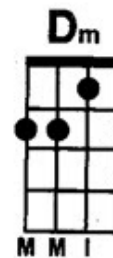

G   **C**   **C**   **G7**
Any time you want to, you can turn me on to
G7   **C**   **C**   **Dm**
Anything you want to, any time at all
Dm   **F**   **F**   **Em**
When I kiss your lips, ooh I start to shiver
Em   **Dm**   **Dm**   **G7**
Can't control the quivering inside
G7   **C**   **C**   **G**
Wouldn't you agree, baby you and me,
G   **C**   **C**
Got a groovy kind of love
G   **G**   **C**   **C**   **G**
We've got a groovy kind of love