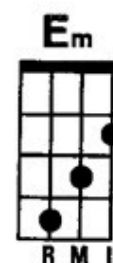

Fingerpicking pattern: 1 2 3 4 2
Strumming pattern: D D u

Standard tuning: g C E A
BMP 82

Groovy Kind Of Love By Toni Wine and Carole Bayer Sager

(Intro) C C G G C C G

G **C** **C** **G7**
When I'm feeling blue, all I have to do
G7 **C** **C** **Dm**
Is take a look at you, then I'm not so blue
Dm **F** **F** **Em**
When you're close to me, I can feel your heart beat
Em **Dm** **Dm** **G7**
I can hear you breathing in my ear
G7 **C** **C** **G**
Wouldn't you agree, baby you and me,
G **C** **C**
Got a groovy kind of love
G **G** **C** **C** **G**
We've got a groovy kind of love

G **C** **C** **G7**
Any time you want to, you can turn me on to
G7 **C** **C** **Dm**
Anything you want to, any time at all
Dm **F** **F** **Em**
When I kiss your lips, ooh I start to shiver
Em **Dm** **Dm** **G7**
Can't control the quivering inside
G7 **C** **C** **G**
Wouldn't you agree, baby you and me,
G **C** **C**
Got a groovy kind of love
G **G** **C** **C** **G**
We've got a groovy kind of love

(Instrumental) G C C G7 G7 C C Dm

Dm **F** **F** **Em**
When I'm in your arms, nothing seems to matter
Em **Dm** **Dm** **G7**
My whole world could shatter, I don't care
G7 **C** **C** **G**
Wouldn't you agree, baby you and me,
G **C** **C**
Got a groovy kind of love
G **G** **C** **C**
We've got a groovy kind of love,
G **G** **C** **C**
We've got a groovy kind of love
G **G** **C** **C** **C/**
We've got a groovy kind of love