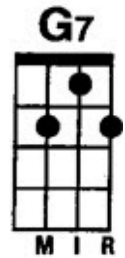

Fingerpicking pattern: 1 2 3 4 2
Strumming pattern: D D u

Standard tuning: g C E A
BMP 82

Groovy Kind Of Love By Toni Wine and Carole Bayer Sager

(Intro) C C G G C C G

G **C** **C** **G7**
When I'm feeling blue, all I have to do
G7 **C** **C** **Dm**
Is take a look at you, then I'm not so blue
Dm **F** **F** **Em**
When you're close to me, I can feel your heart beat
Em **Dm** **Dm** **G7**
I can hear you breathing in my ear
G7 **C** **C** **G**
Wouldn't you agree, baby you and me,
G **C** **C**
Got a groovy kind of love
G **G** **C** **C** **G**
We've got a groovy kind of love

G **C** **C** **G7**
Any time you want to, you can turn me on to
G7 **C** **C** **Dm**
Anything you want to, any time at all
Dm **F** **F** **Em**
When I kiss your lips, ooh I start to shiver
Em **Dm** **Dm** **G7**
Can't control the quivering inside
G7 **C** **C** **G**
Wouldn't you agree, baby you and me,
G **C** **C**
Got a groovy kind of love
G **G** **C** **C** **G**
We've got a groovy kind of love

(Instrumental) G C C G7 G7 C C Dm

Dm **F** **F** **Em**
When I'm in your arms, nothing seems to matter
Em **Dm** **Dm** **G7**
My whole world could shatter, I don't care
G7 **C** **C** **G**
Wouldn't you agree, baby you and me,
G **C** **C**
Got a groovy kind of love
G **G** **C** **C**
We've got a groovy kind of love,
G **G** **C** **C**
We've got a groovy kind of love
G **G** **C** **C** **C/**
We've got a groovy kind of love