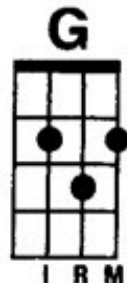

Fingerpicking pattern: 1 2 3 4 2
Strumming pattern: D D u

Standard tuning: g C E A
BMP 82

Groovy Kind Of Love By Toni Wine and Carole Bayer Sager

(Intro) C C G G C C G

G **C** **C** **G7**
When I'm feeling blue, all I have to do
G7 **C** **C** **Dm**
Is take a look at you, then I'm not so blue
Dm **F** **F** **Em**
When you're close to me, I can feel your heart beat
Em **Dm** **Dm** **G7**
I can hear you breathing in my ear
G7 **C** **C** **G**
Wouldn't you agree, baby you and me,
G **C** **C**
Got a groovy kind of love
G **G** **C** **C** **G**
We've got a groovy kind of love

(Instrumental) G C C G7 G7 C C Dm

Dm **F** **F** **Em**
When I'm in your arms, nothing seems to matter
Em **Dm** **Dm** **G7**
My whole world could shatter, I don't care
G7 **C** **C** **G**
Wouldn't you agree, baby you and me,
G **C** **C**
Got a groovy kind of love
G **G** **C** **C**
We've got a groovy kind of love,
G **G** **C** **C**
We've got a groovy kind of love
G **G** **C** **C** **C/**
We've got a groovy kind of love