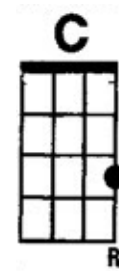

Fingerpicking pattern: 1 2 3 4 2
Strumming pattern: D D u

Standard tuning: g C E A
BMP 82

Groovy Kind Of Love By Toni Wine and Carole Bayer Sager

(Intro) C C G G C C G

G **C** **C** **G7**
When I'm feeling blue, all I have to do
G7 **C** **C** **Dm**
Is take a look at you, then I'm not so blue
Dm **F** **F** **Em**
When you're close to me, I can feel your heart beat
Em **Dm** **Dm** **G7**
I can hear you breathing in my ear
G7 **C** **C** **G**
Wouldn't you agree, baby you and me,
G **C** **C**
Got a groovy kind of love
G **G** **C** **C** **G**
We've got a groovy kind of love

(Instrumental) G C C G7 G7 C C Dm

Dm **F** **F** **Em**
When I'm in your arms, nothing seems to matter
Em **Dm** **Dm** **G7**
My whole world could shatter, I don't care
G7 **C** **C** **G**
Wouldn't you agree, baby you and me,
G **C** **C**
Got a groovy kind of love
G **G** **C** **C**
We've got a groovy kind of love,
G **G** **C** **C**
We've got a groovy kind of love
G **G** **C** **C** **C/**
We've got a groovy kind of love