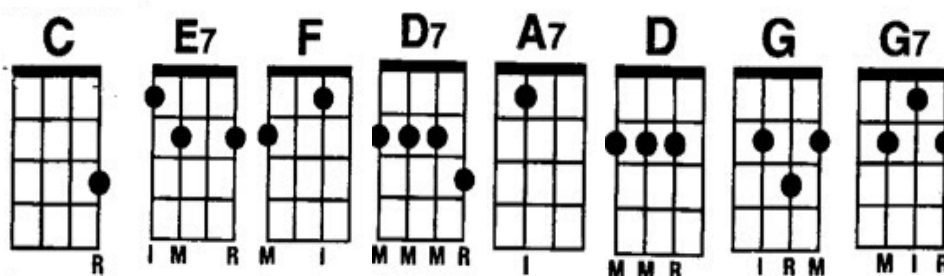

Fingerpicking pattern: 1 2 3 4 3 2
Strumming pattern: D u DX u

Standard tuning: g C E A
BPM 78

Sea Of Love
By Phil Phillips and George Khoury

Intro: **C C E7 E7 F F D7 D7 C A7 D G C C G7 G7**

C C E7 E7 F F D7 D7

Come with me, my love to the sea, the sea of love

C A7 D G C C G7 G7

I want to tell you how much I love you

C C E7 E7 F F D7 D7

Do you remember when we met that's the day I knew you were my pet

C A7 D G C C C C

I want to tell you how much I love you

G G F F G G F F E7 E7 G G

Come with me to the sea of love

C C E7 E7 F F D7 D7

Do you remember when we met that's the day I knew you were my pet

C A7 D G C C C C

I want to tell you how much I love you

G G F F G G F F E7 E7 G G

Come with me to the sea of love

C C E7 E7 F F D7 D7

Do you remember when we met that's the day I knew you were my pet

C A7 D G

I want to tell you how much

C A7 D G

I want to tell you how much

C A7 D G C C G7/ C/

I want to tell you how much I love you

alternative
D7

<http://ukulele.wallenta.de/>

www.buymeacoffee.com/RicoWallenta

www.youtube.com/user/ricowallenta