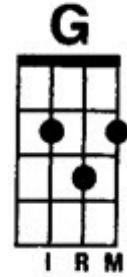

Fingerpicking pattern: 1-2-3-4-3-2-1-2
Strumming pattern: D D u u D u

Jersey Girl
By Tom Waits

Standard tuning: g C E A
BPM 86

Intro: **G D A D G D A D**
G

Got no time for the cornerboys
Down on the street makin' all that noise
Don't want no whores on eight avenue
'cause tonight I'm gonna be with you