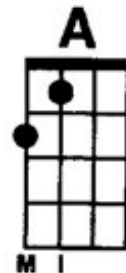

I'm in love with a Jersey Girl sha la la la la sha la la la la la ....

You know she thrills me with all her charms
When I'm wrapped up in my baby's arms

My little angel gives me everything
I know some day she'll wear my ring

So don't bother me 'cause I've got no time
I'm on my way to see that girl of mine

Nothing matters in this whole wide world
When you're in love with a Jersey girl

Sing sha la lala la sha lala la la la .....

I'm in love with a Jersey Girl sha la la la la sha la la la la la ....
And I call your name, I can't sleep at night

Shalala.....
I'm in love with a Jersey girl sha la la la la sha la la la la la ....