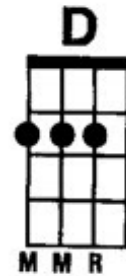

Fingerpicking pattern: 1-2-3-4-3-2-1-2
Strumming pattern: D D u u D u

Jersey Girl
By Tom Waits

Standard tuning: g C E A
BPM 86

Intro: **G D A D G D A D**
G

Got no time for the cornerboys
Down on the street makin' all that noise
Don't want no whores on eight avenue
'cause tonight I'm gonna be with you

Tonight, I'm gonna take that ride
Across the river to the Jersey side
Take my baby to the carnival

And I'll take her on all the rides
Down the shore everything's all right
You with your baby on a Saturday night
Don't you know all my dreams come true