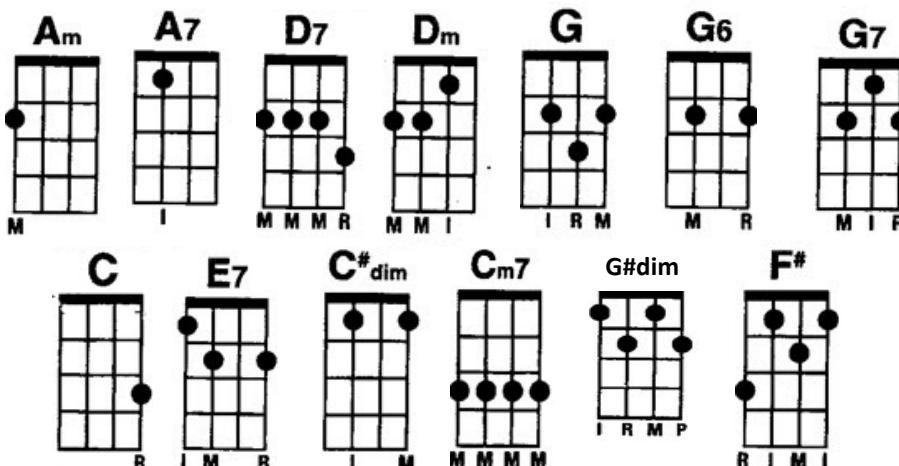

Intro: Am D7 Dm D7 G G6 G G6

Am D7 Dm D7 G G6 G G6
You must remember this, a kiss is still a kiss, a sigh is just a sigh
A7 A7 D7 Am/D7 G G
The fundamental things apply as time goes by
Am D7 Dm D7 G G6 G G6
And when two lovers woo, they still say I love you - On that you can rely
A7 A7 D7 Am/D7 G Cm7 G G7
No matter what the future brings, as time goes by
C C E7 E7
Moonlight and love songs never out of date
Am Am C#dim C#dim
Hearts full of passion, jealousy, and hate
Em Em A7 A7
Woman needs man, and man must have his mate
D7 G#dim D7 D7
That no one can deny
Am D7 Dm D7 G G6 G G6
It's still the same old story, a fight for love and glory - A case of do or die
A7 A7 D7 Am/D7 G (G)
The world will always welcome lovers as time goes by

Repeat with first two lines only instrumental

Outro: Cm7 G G/

Original Intro:

G/ E7/ C/ D7/
This day and age we're living in, gives cause for apprehension
G/ E7/ C/ D7/
With speed and new invention, and things like third dimension, Yet-
C/ D7/ G/ E7/
We get a trifle weary, with Mr. Einstein's theory
F#/ D7/
So we must get down to earth, at times- relax, relieve the tension
C/ D7/ G/ E7/
No matter what the progress, or what may yet be proved
C/ A7/ D7/
The simple facts of life are such, they cannot be removed...