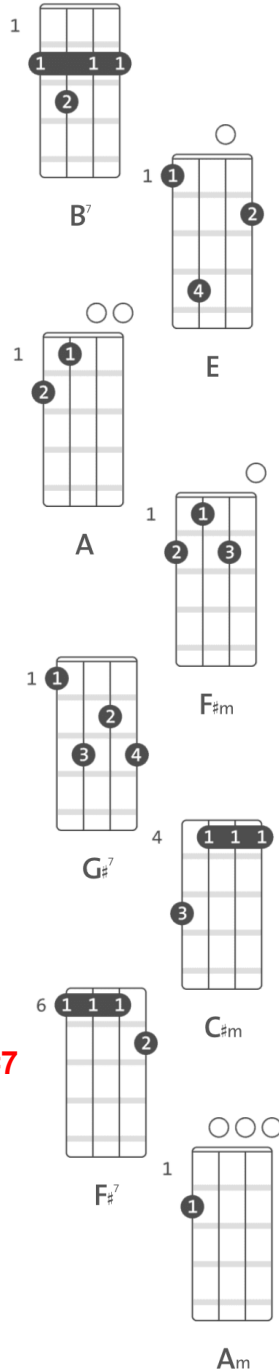

Fingerpicking: 1 2 3 4 3 2

Out Of My Control

By Gregory Porter

Standard tuning: g C E A

[Intro] B7 B7 B7

E E A A
There are some things that are out of my control
B7 B7 E B7
Like the wind and the rain and the snow
E E A F#m
You've completely overpowered my soul
E B7 E E
There are some things that are out of my control

B7 B7 E E
You make it summer every day of the year
B7 B7 E E
One glance from you and the clouds disappear
G#7 G#7 C#m C#m
Like forces of nature, we were meant to be here
F#7 F#7 B7 B7
Now this flame in my heart burns for you

E E A A
There are some things that are out of my control
B7 B7 E B7
Passing time, the seasons, growing old
E E A F#m
You've completely overpowered my soul
E B7 E G#7
There are some things that are out of my control

[Instrumental break] C#m G#7 C#m G#7 B7 B7 E E

B7 B7 E E
You make it summer every day of the year
B7 B7 E E
One glance from you and the clouds disappear
G#7 G#7 C#m C#m
Like forces of nature, we were meant to be here
F#7 F#7 B7 B7
Now this flame in my heart burns for you

E E A A
There are some things that are out of my control
B7 B7 E B7
Like the wind and the rain and the snow
E E A F#m
You've completely overpowered my soul
E B7 E E
There are some things that are out of my control
E A A Am Am
There are some things that are out of my control

[Outro] E E/

Alternative

<http://ukulele.wallenta.de/>

www.buymeacoffee.com/RicoWallenta

www.youtube.com/user/ricowallenta