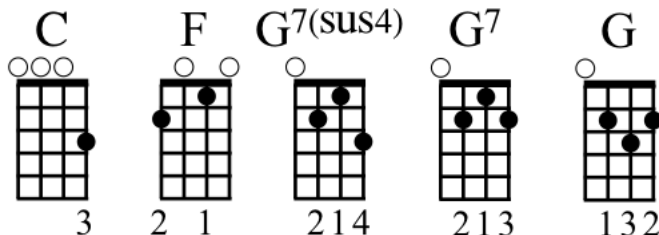

C **F** **G7sus4** **G7**
Well, the room is crowded, people everywhere
C **F** **G7sus4** **G7**
And I wonder, should I offer you a chair
F **C** **G** **C**
Well, if you sit down with this old clown, I'll take that frown and break it
F **C** **F** **G7sus4** **G7**
Before the evening's gone away, I think that we can make it
C **F** **G** **C** **G** **C** **G** **C** **G**
And I hope that I don't fall in love with you

C **F** **G7sus4** **G7**
Well, the night does funny things inside a man
C **F** **G7sus4** **G7**
These old tomcat feelings you don't understand
F **C** **G** **C**
Well, I turn around to look at you, you light a cigarette
F **C** **F** **G7sus4** **G7**
I wish I had the guts to bum one, but we've never met
C **F** **G** **C** **G** **C** **G** **C** **G**
And I hope that I don't fall in love with you

C **F** **G7sus4** **G7**
I can see that you are lonesome just like me
C **F** **G7sus4** **G7**
And it being late, you'd like some company
F **C** **G** **C**
Well, I turn around to look at you, and you look back at me
F **C** **F** **G7sus4** **G7**
The guy you're with he's up and split, the chair next to you is free
C **F** **G** **C** **G** **C** **G** **C** **G**
And I hope that you don't fall in love with me
C **F** **G7sus4** **G7**
Now it's closing time, the music's fading out
C **F** **G7sus4** **G7**
Last call for drinks, I'll have another stout
F **C** **G** **C**
Well, I turn around to look at you, you're nowhere to be found
F **C** **F** **G7sus4** **G7**
I search the place for your lost face, guess I'll have another round
C **F** **G** **C** **C/**
And I think that I just fell in love with you

<http://ukulele.wallenta.de/>

www.buymeacoffee.com/RicoWallenta

www.youtube.com/user/ricowallenta